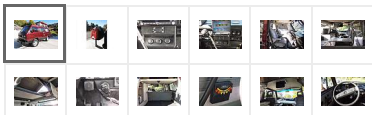

Shop by category

All of eBay Motors

Search

Advanced

Back to home page | eBay Motors > Other Vehicles & Trailers > RVs & Campers > Motorized RVs > Class C RVs

Add to Watch list

1991 Volkswagen Syncro 4WD Westfalia Full Camper

1991 Volkswagen VW Westfalia Vanagon GL 2.5 Syncro Full Camper
3rd Owner 6 K Miles Waterboxer

Item Location: City of Industry, California, United States

Time left: 10d 12h (Jul 26, 2013 11:45:00 PDT)

Price: US $84,999.00 Buy It Now

Best Offer: Make Offer

Add to Watch list

Get low monthly payments

Get a FREE Quote from GEICO

Payment: Full payment required within 7 days of auction close.

Shipping: Buyer responsible for vehicle pick-up or shipping.

Coverage: This vehicle is eligible for up to $50,000 in Vehicle Purchase Protection when your transaction is completed online through eBay. To qualify you must be the winning bidder on an auction or click the Buy It Now button directly on the eBay site. Restrictions Apply. (Not eligible for eBay Buyer Protection)

Zoom Enlarge

Have one to sell? Sell it yourself

Seller info

Top-rated seller
featuredauto (476 ★)
100% Positive feedback
Ask a question
Save this seller
See other items

Visit store: Featured Auto

Other item info

Item number: 261241199498
Item condition: Used
Sells to: United States, Canada
History: 1 offer

Share: | Print | Report item

Description Shipping Payment Before You Buy

Seller assumes all responsibility for this listing.

Last updated on Jul 09, 2013 17:10:07 PDT View all revisions

1991 Volkswagen Syncro 4WD Westfalia Full Camper

Condition:	Used: A vehicle is considered used if it has been registered and issued a title. Used vehicles have had at ... Read more	VIN:	WV2ZB0253MG003421
Year:	1991	Sleeping Capacity:	4
Make:	Volkswagen	Vehicle Title:	Clear
Model:	Syncro 4WD Westfalia Full Camper	Fuel Type:	Gas
Type:	Motorized class C Camper	For Sale By:	Private Seller
Mileage:	182,500